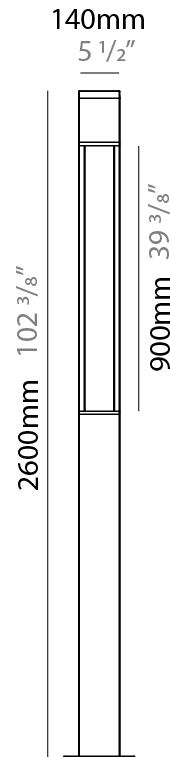

GENERAL

Series: Tetra
Subseries: Tetra Parco
Brand: Platek
Division: Exterior
Mounting Type: Post
Mounting Location: Above Ground
Subcategory: Pedestrian

PHYSICAL

Shape: Rectangle
Length (mm): 140
Length (in): 5 1/2
Width (mm): 140
Width (in): 5 1/2
Height (mm): 2600
Height (in): 102 3/8
Light Distribution: Direct
Screws: A4 stainless steel
Diffuser: Clear tempered glass
Fixture Finish: [BLK / WHI / GRY / COR / ANT / BRZ](#)
Fixture Material: Extruded Aluminum

ELECTRICAL

Lamp Type: LED
Input Wattage (W): 41
Total Output Wattage (W): 38
Dimming: Non-Dimming / Phase Dimming (120vac Only)
Driver Included: Yes
Driver Location: Integrated
Driver Type: Constant Current - 120 / 277Vac
Driver Class: Class 2
Input Voltage (V): 120 - 277
Constant Current (MA): 1050
Upon Request: (Not included - see components [IP65 or higher enclosure to be supplied by others]) Remote: 0-10Vdc dimming

LED

Color Temperature (°K): [3000 / 4000](#)
Max. Delivered Lumen (lm): 2390 / 2485
Nominal Lumen (lm): 4900 / 5145
CRI: >80 CRI
Lamp Life (hrs): 60000

OPTICAL

RATINGS AND CERTIFICATIONS

Certified By: Certified for North American Standards
IP rating: IP65
IK Rating: IK10
Bug Rating: B1 U0 G1

PROJECT
TYPE
SPECIFIER
QUANTITY
DATE