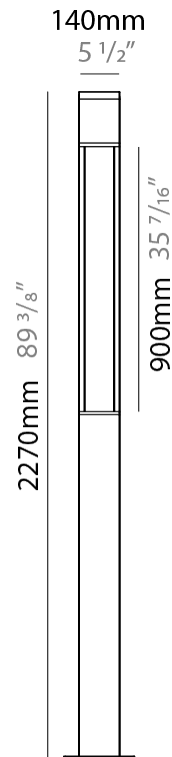

GENERAL

Series: Tetra
Subseries: Tetra Parco
Brand: Platek
Division: Exterior
Mounting Type: Post
Mounting Location: Above Ground
Subcategory: Pedestrian

PHYSICAL

Shape: Rectangle
Length (mm): 140
Length (in): 5 1/2
Width (mm): 140
Width (in): 5 1/2
Height (mm): 2270
Height (in): 89 3/8
Light Distribution: Direct
Screws: A4 stainless steel
Diffuser: Clear tempered glass
Fixture Finish: [BLK / WHI / GRY / COR / ANT / BRZ](#)
Fixture Material: Extruded Aluminum

ELECTRICAL

Lamp Type: LED
Input Wattage (W): 41
Total Output Wattage (W): 38
Dimming: Non-Dimming / Phase Dimming (120vac Only)
Driver Included: Yes
Driver Location: Integrated
Driver Type: Constant Current - 120 / 277Vac
Driver Class: Class 2
Input Voltage (V): 120 - 277
Constant Current (MA): 1050
Upon Request: (Not included - see components [IP65 or higher enclosure to be supplied by others]) Remote: 0-10Vdc dimming

LED

Color Temperature (°K): [3000 / 4000](#)
Max. Delivered Lumen (lm): 2390 / 2485
Nominal Lumen (lm): 4900 / 5145
CRI: >80 CRI
Lamp Life (hrs): 60000

OPTICAL

RATINGS AND CERTIFICATIONS

Certified By: Certified for North American Standards
IP rating: IP65
IK Rating: IK10
Bug Rating: B1 U0 G1

PROJECT
TYPE
SPECIFIER
QUANTITY
DATE